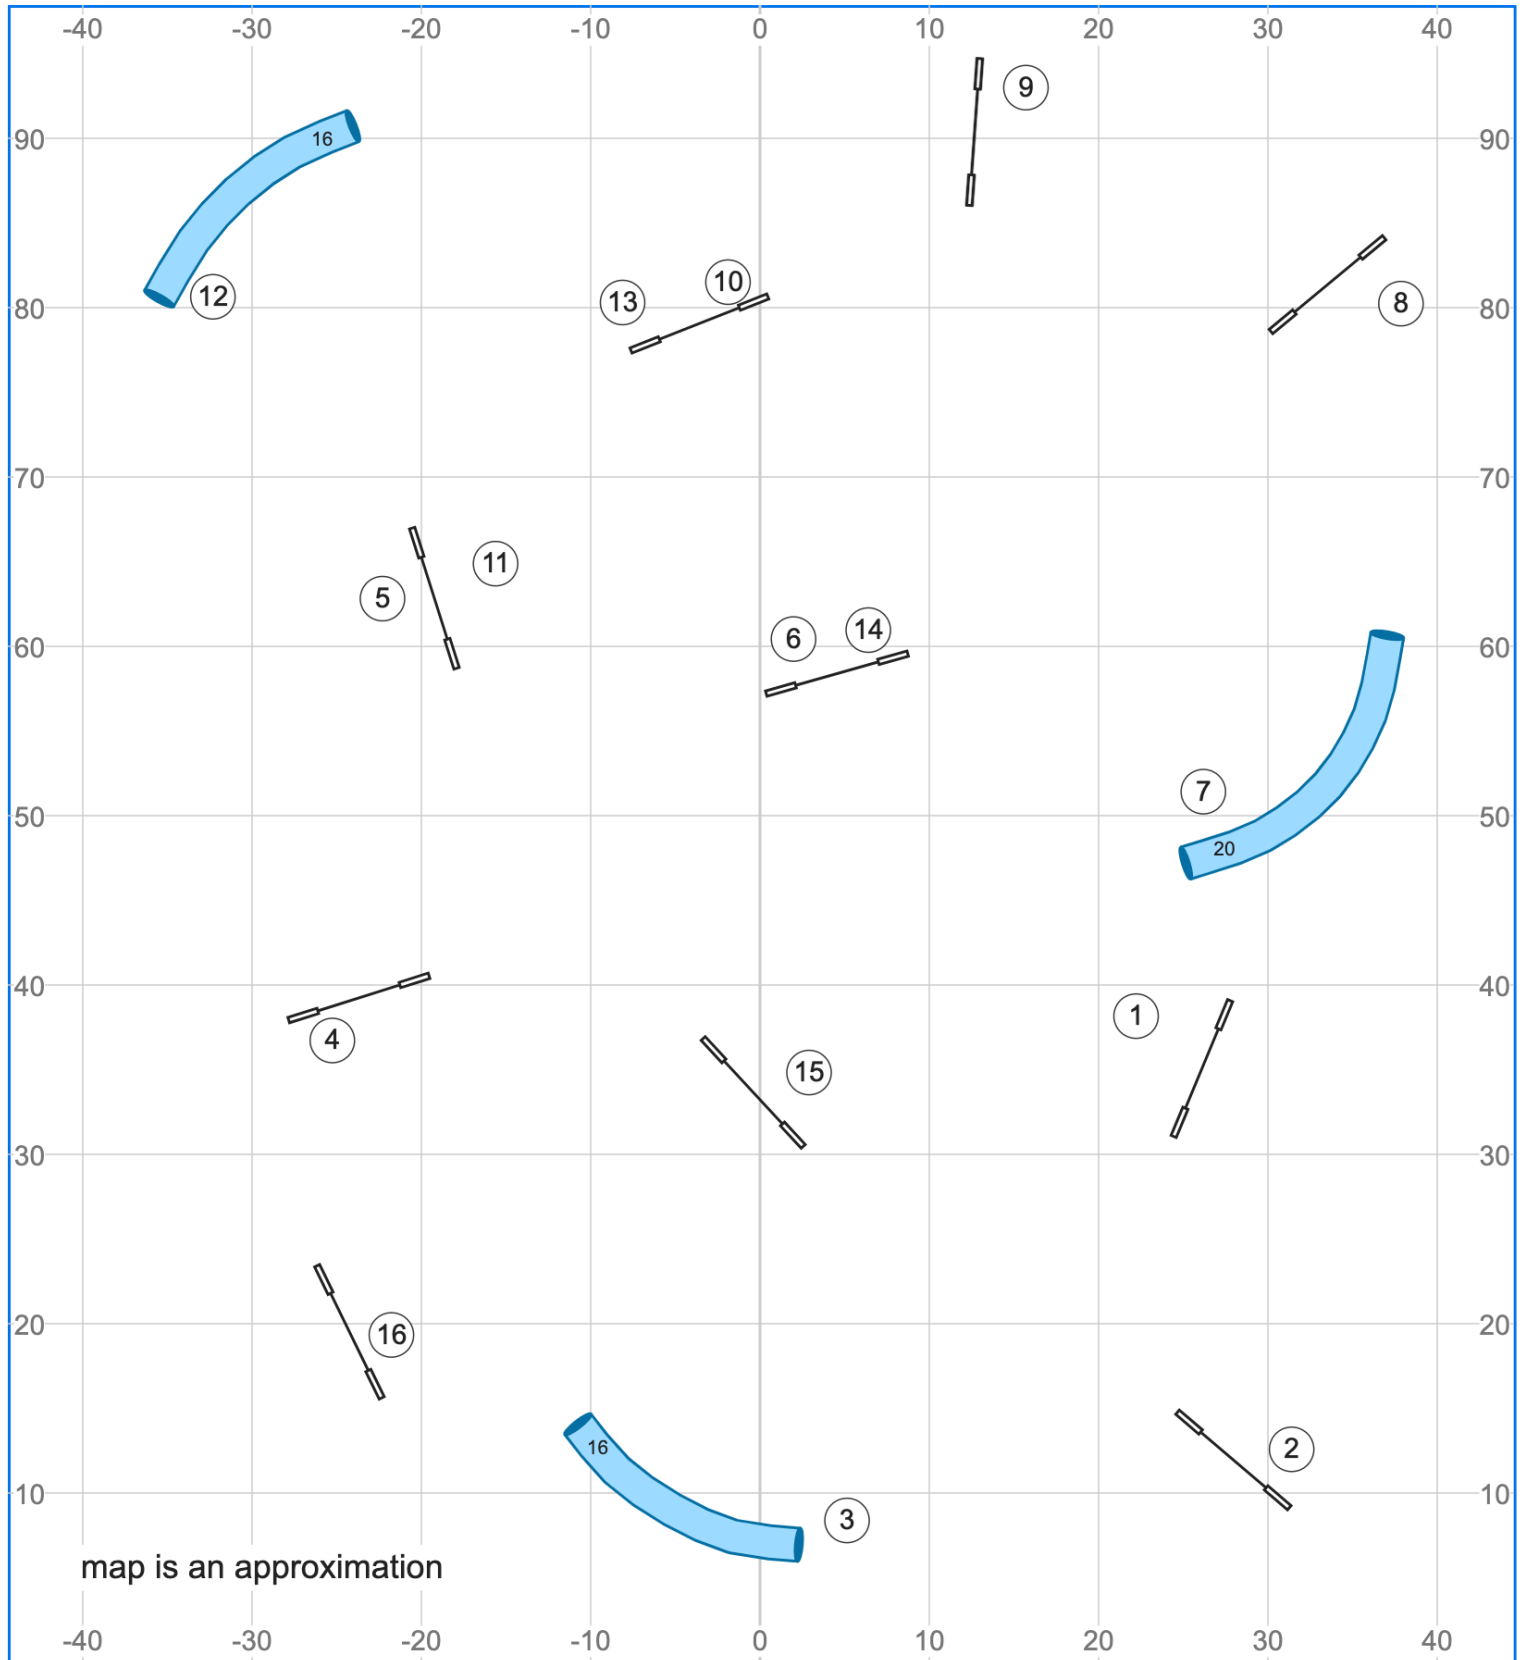

OSCD UKI B/N Gamblers Saturday, March 21, 2026 Judge: Michelle Dundas

Path length (ft): 69.4 | 85.8

www.smarteragility.com

Opening Course Time: 28 seconds

Closing Gamble Times:

All Regular Jumping Dogs: 15 seconds

All Select Dogs: 17 seconds

Gamble #1 White Circles 1-2-3: 10 points

Gamble #2 Dark Squares: 1-2-3-4: 15 points

OSCD UKI B/N Agility Saturday, March 21, 2026 Judge: Michelle Dundas

Path length (ft): 540.4

OSCD UKI B/N Jumping Saturday, March 21, 2026 Judge: Michelle Dundas

Path length (ft): 455.7

OSCD UKI B/N Speedstakes Rd.1 Saturday, March 21, 2026 Judge: Michelle Dundas

Path length (ft): 431.3

www.smarteragility.com

OSCD UKI B/N Speedstakes Rd.2 Saturday, March 21, 2026 Judge: Michelle Dundas

Path length (ft): 434.7

www.smarteragility.com