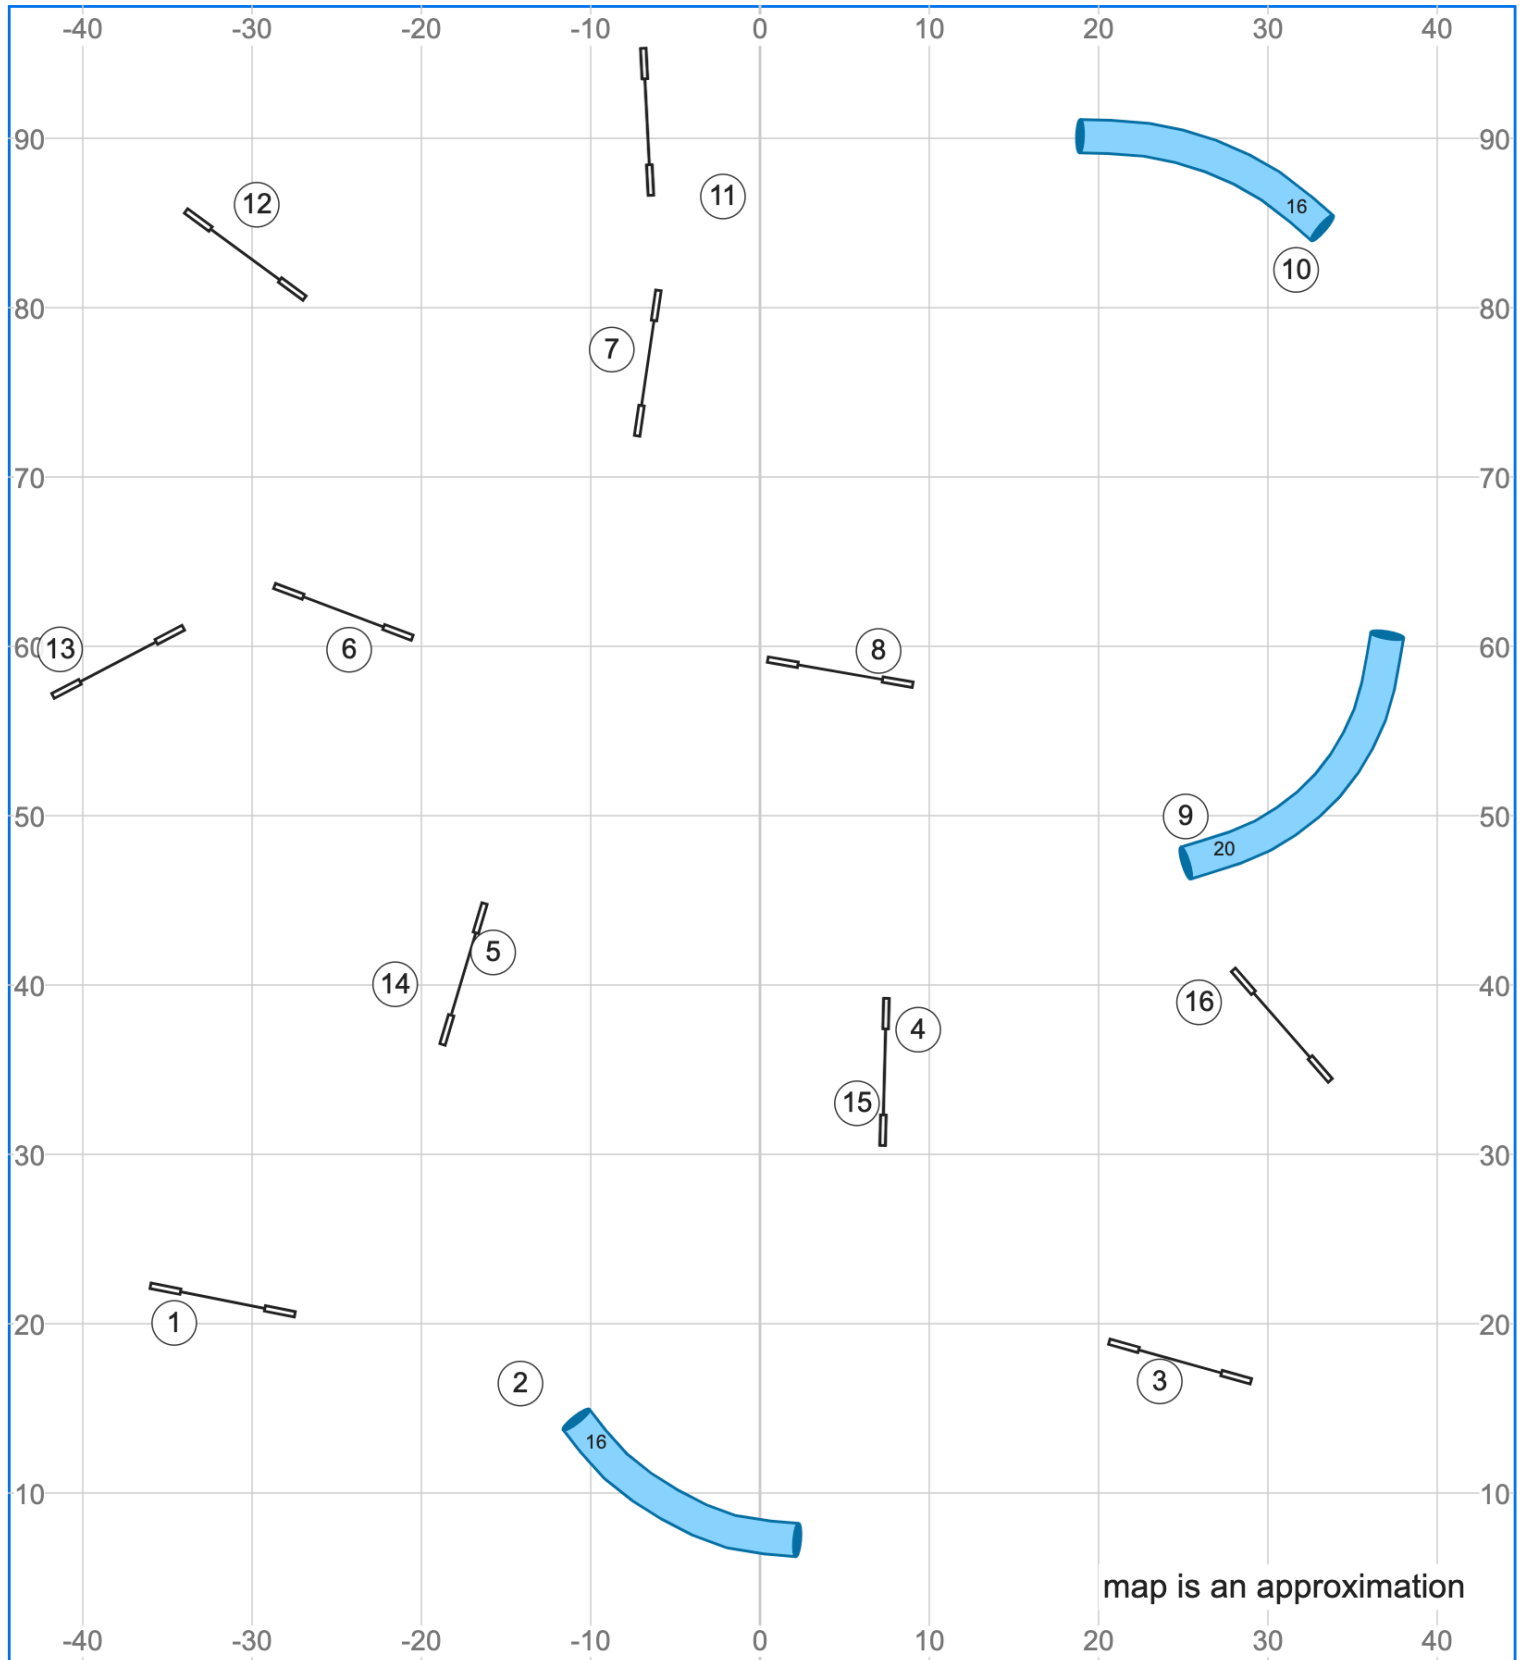

OSCD UKI B/N Gamblers Saturday, March 21, 2026 Judge: Michelle Dundas

Path length (ft): 69.4 | 85.8

www.smarteragility.com

Opening Course Time: 28 seconds

Closing Gamble Times:

All Regular Jumping Dogs: 15 seconds

All Select Dogs: 17 seconds

Gamble #1 White Circles 1-2-3: 10 points

Gamble #2 Dark Squares: 1-2-3-4: 15 points

OSCD UKI B/N Agility Saturday, March 21, 2026 Judge: Michelle Dundas

Path length (ft): 540.4

OSCD UKI B/N Jumping Saturday, March 21, 2026 Judge: Michelle Dundas

Path length (ft): 455.7

OSCD UKI B/N Speedstakes Rd.1 Saturday, March 21, 2026 Judge: Michelle Dundas

Path length (ft): 431.3

www.smarteragility.com

OSCD UKI B/N Speedstakes Rd.2 Saturday, March 21, 2026 Judge: Michelle Dundas

Path length (ft): 434.7

www.smarteragility.com