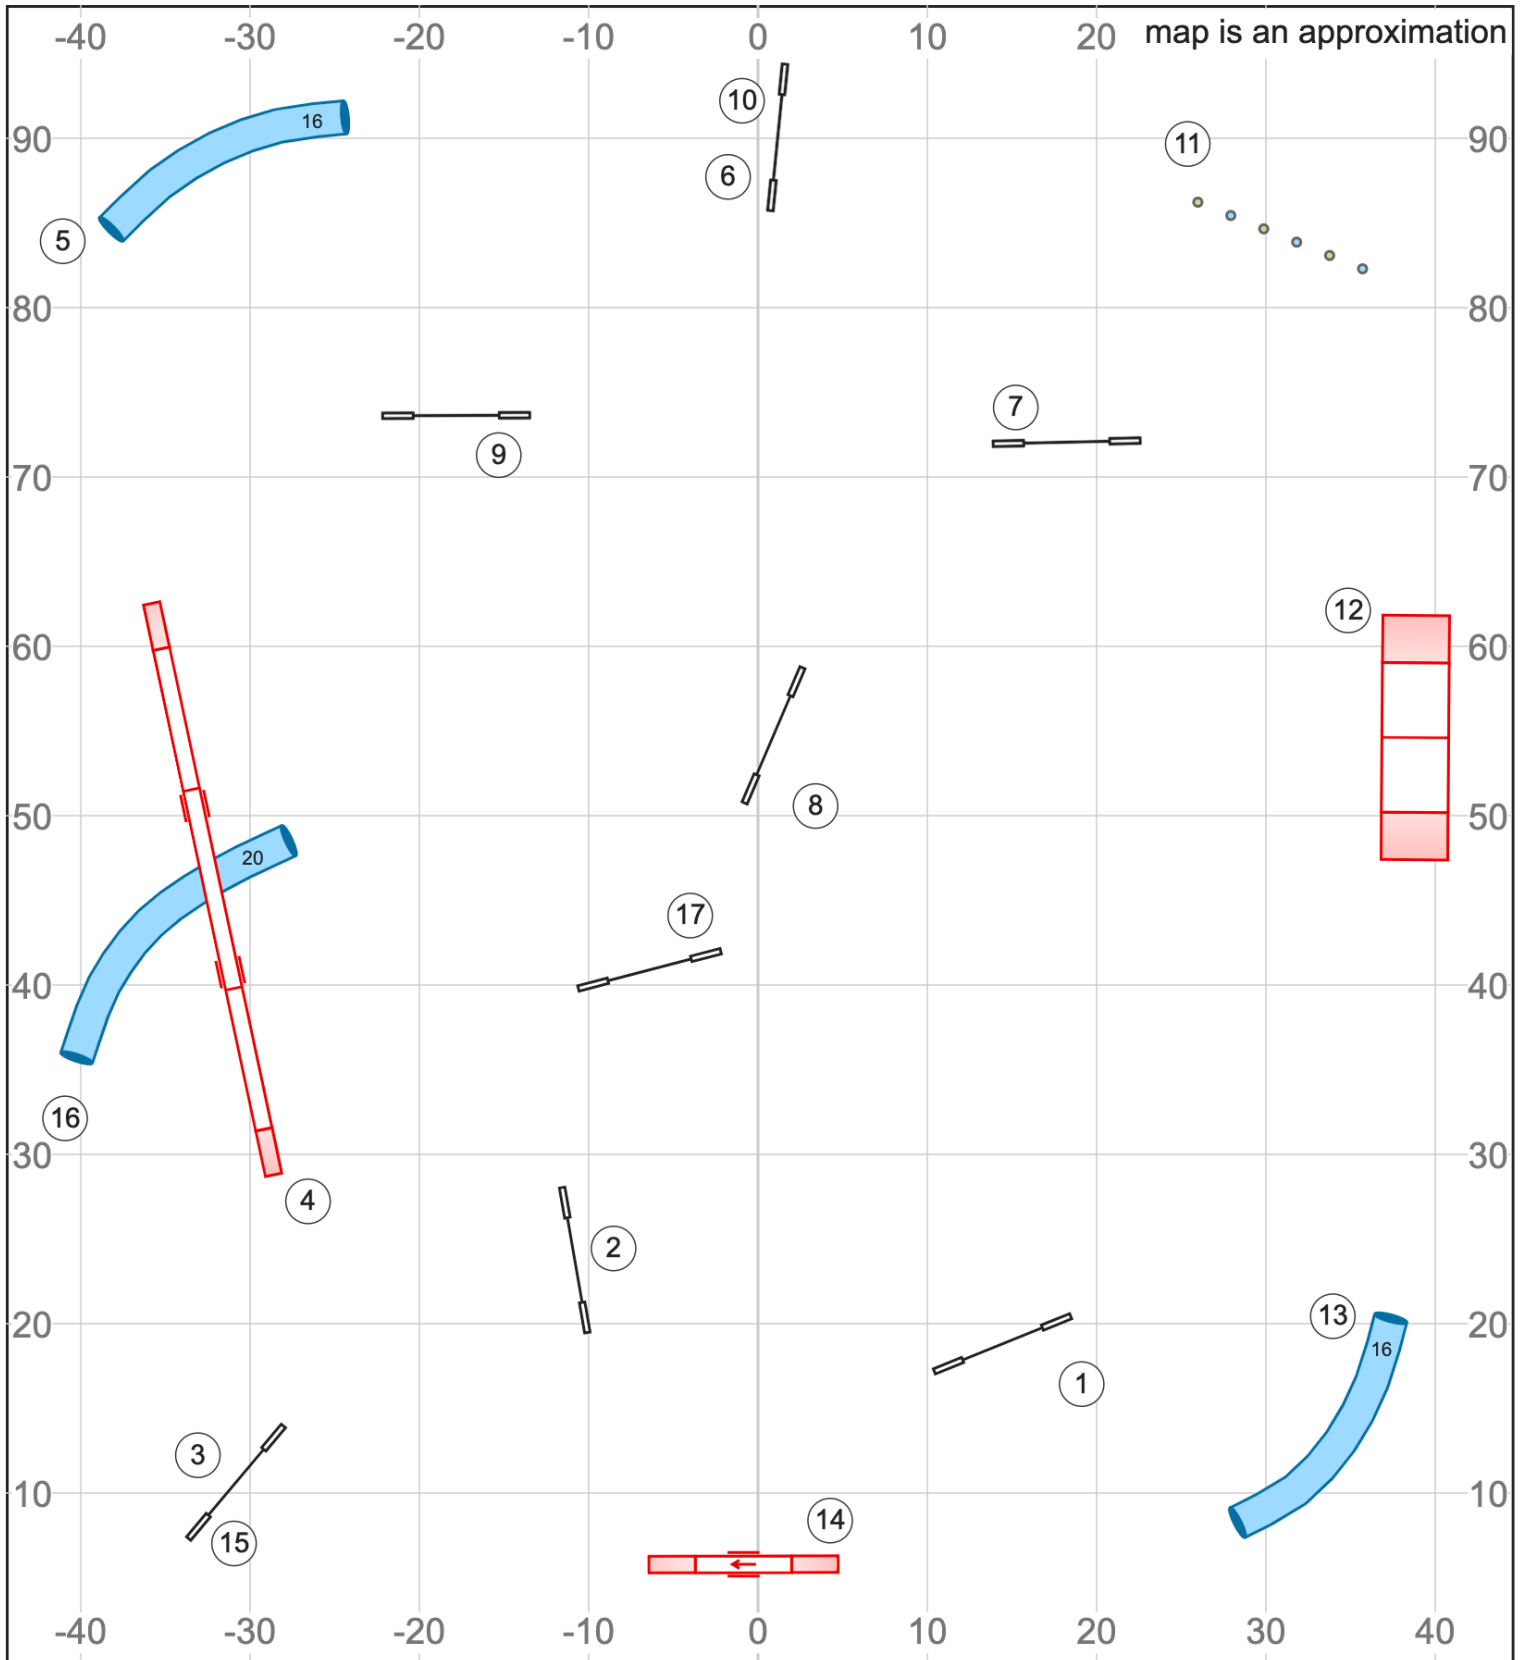

OSCD UKI B/N Gamblers Saturday, March 21, 2026 Judge: Michelle Dundas

Path length (ft): 69.4 | 85.8

www.smarteragility.com

Opening Course Time: 28 seconds

Closing Gamble Times:

All Regular Jumping Dogs: 15 seconds

All Select Dogs: 17 seconds

Gamble #1 White Circles 1-2-3: 10 points

Gamble #2 Dark Squares: 1-2-3-4: 15 points

OSCD UKI B/N Agility Saturday, March 21, 2026 Judge: Michelle Dundas

Path length (ft): 540.4

OSCD UKI B/N Jumping Saturday, March 21, 2026 Judge: Michelle Dundas

Path length (ft): 455.7

OSCD UKI B/N Speedstakes Rd.1 Saturday, March 21, 2026 Judge: Michelle Dundas

Path length (ft): 431.3

www.smarteragility.com

OSCD UKI B/N Speedstakes Rd.2 Saturday, March 21, 2026 Judge: Michelle Dundas

Path length (ft): 434.7

www.smarteragility.com