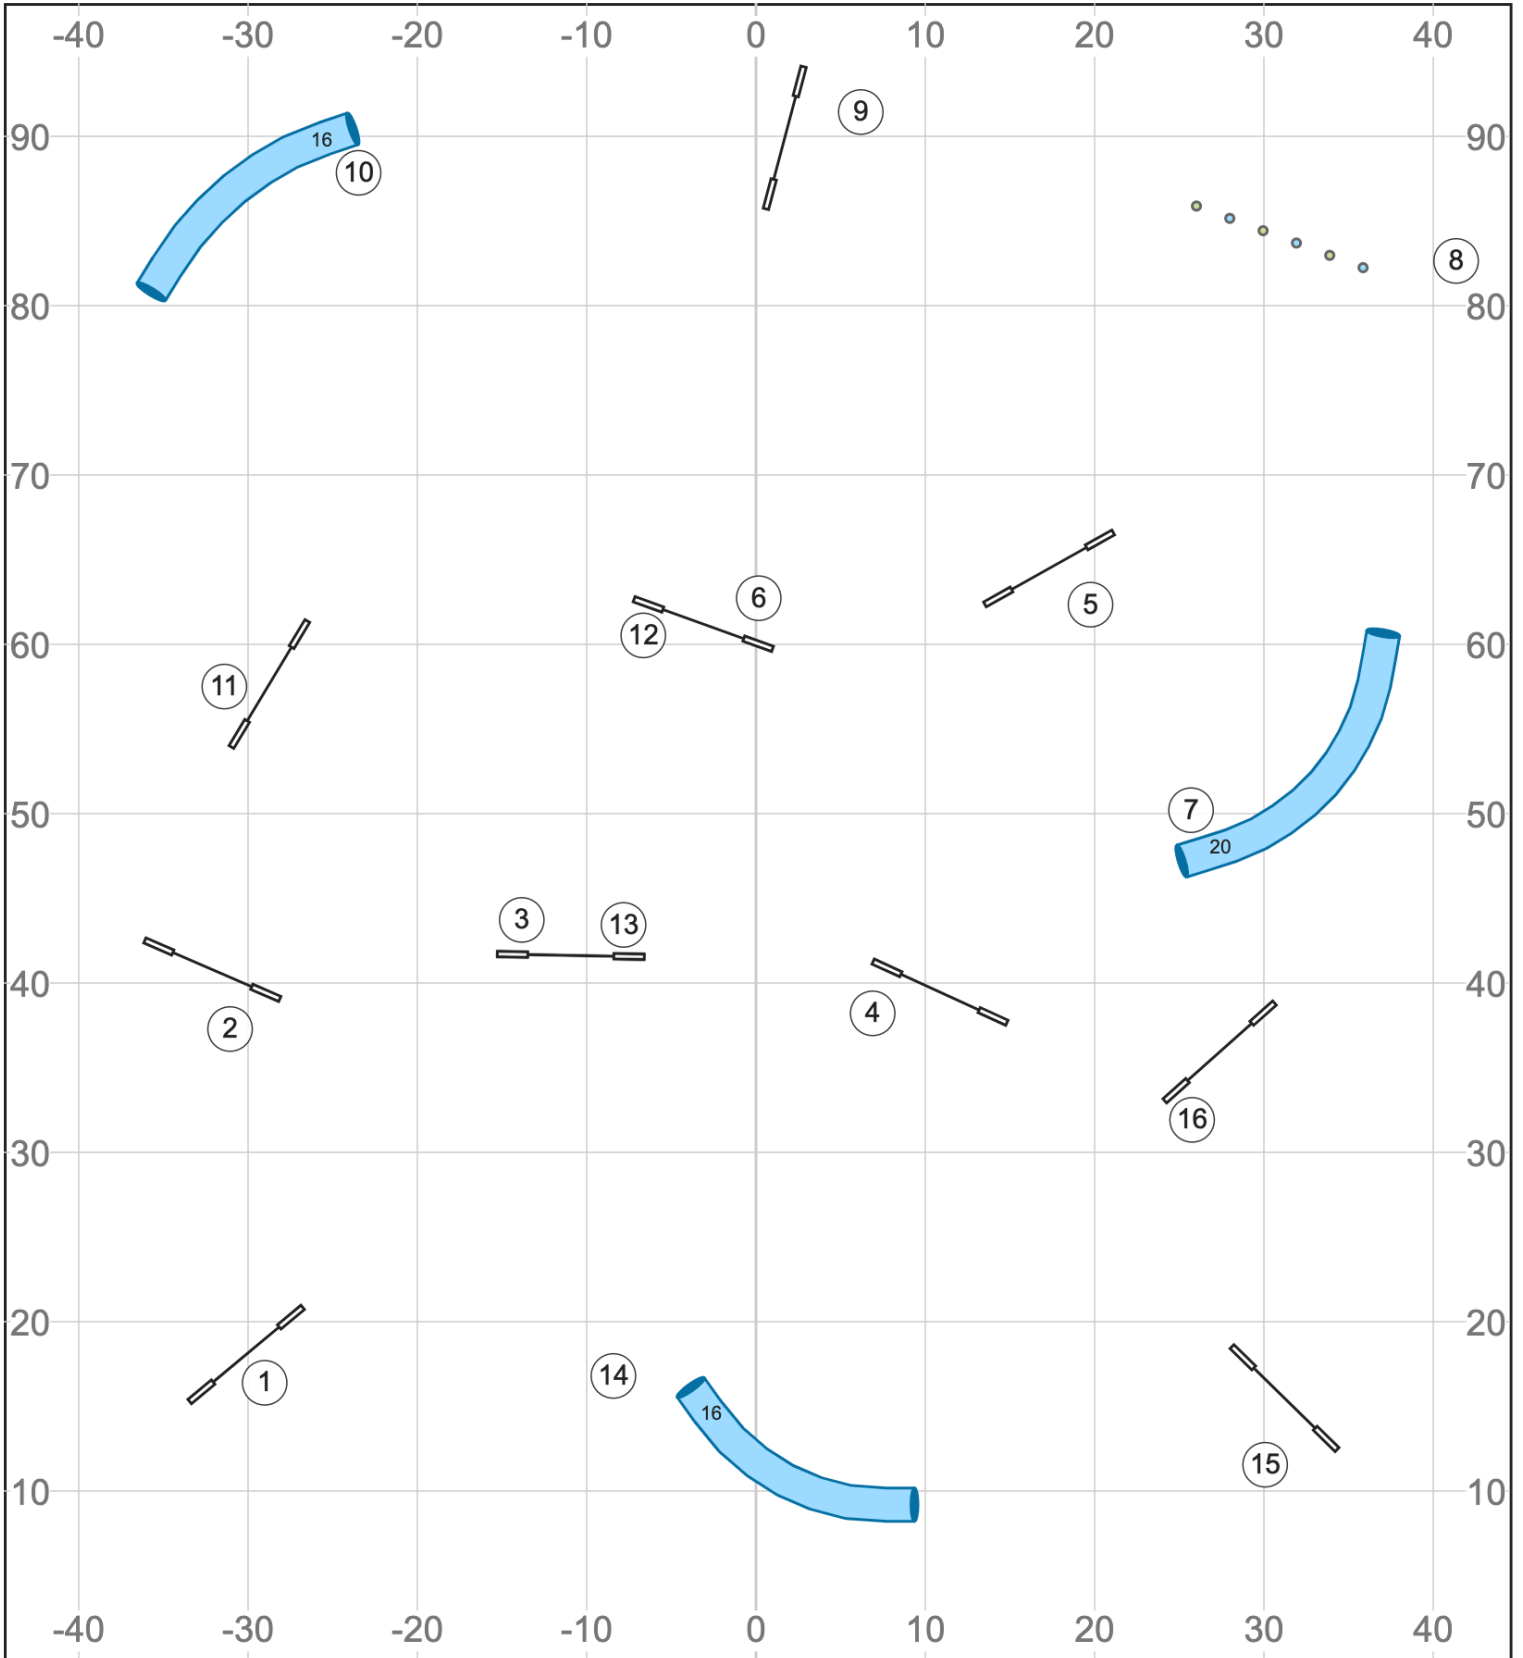

OSCD UKI B/N Gamblers Saturday, March 21, 2026 Judge: Michelle Dundas

Path length (ft): 69.4 | 85.8

www.smarteragility.com

Opening Course Time: 28 seconds

Closing Gamble Times:

All Regular Jumping Dogs: 15 seconds

All Select Dogs: 17 seconds

Gamble #1 White Circles 1-2-3: 10 points

Gamble #2 Dark Squares: 1-2-3-4: 15 points

OSCD UKI B/N Agility Saturday, March 21, 2026 Judge: Michelle Dundas

Path length (ft): 540.4

OSCD UKI B/N Jumping Saturday, March 21, 2026 Judge: Michelle Dundas

Path length (ft): 455.7

OSCD UKI B/N Speedstakes Rd.1 Saturday, March 21, 2026 Judge: Michelle Dundas

Path length (ft): 431.3

www.smarteragility.com

OSCD UKI B/N Speedstakes Rd.2 Saturday, March 21, 2026 Judge: Michelle Dundas

Path length (ft): 434.7

www.smarteragility.com