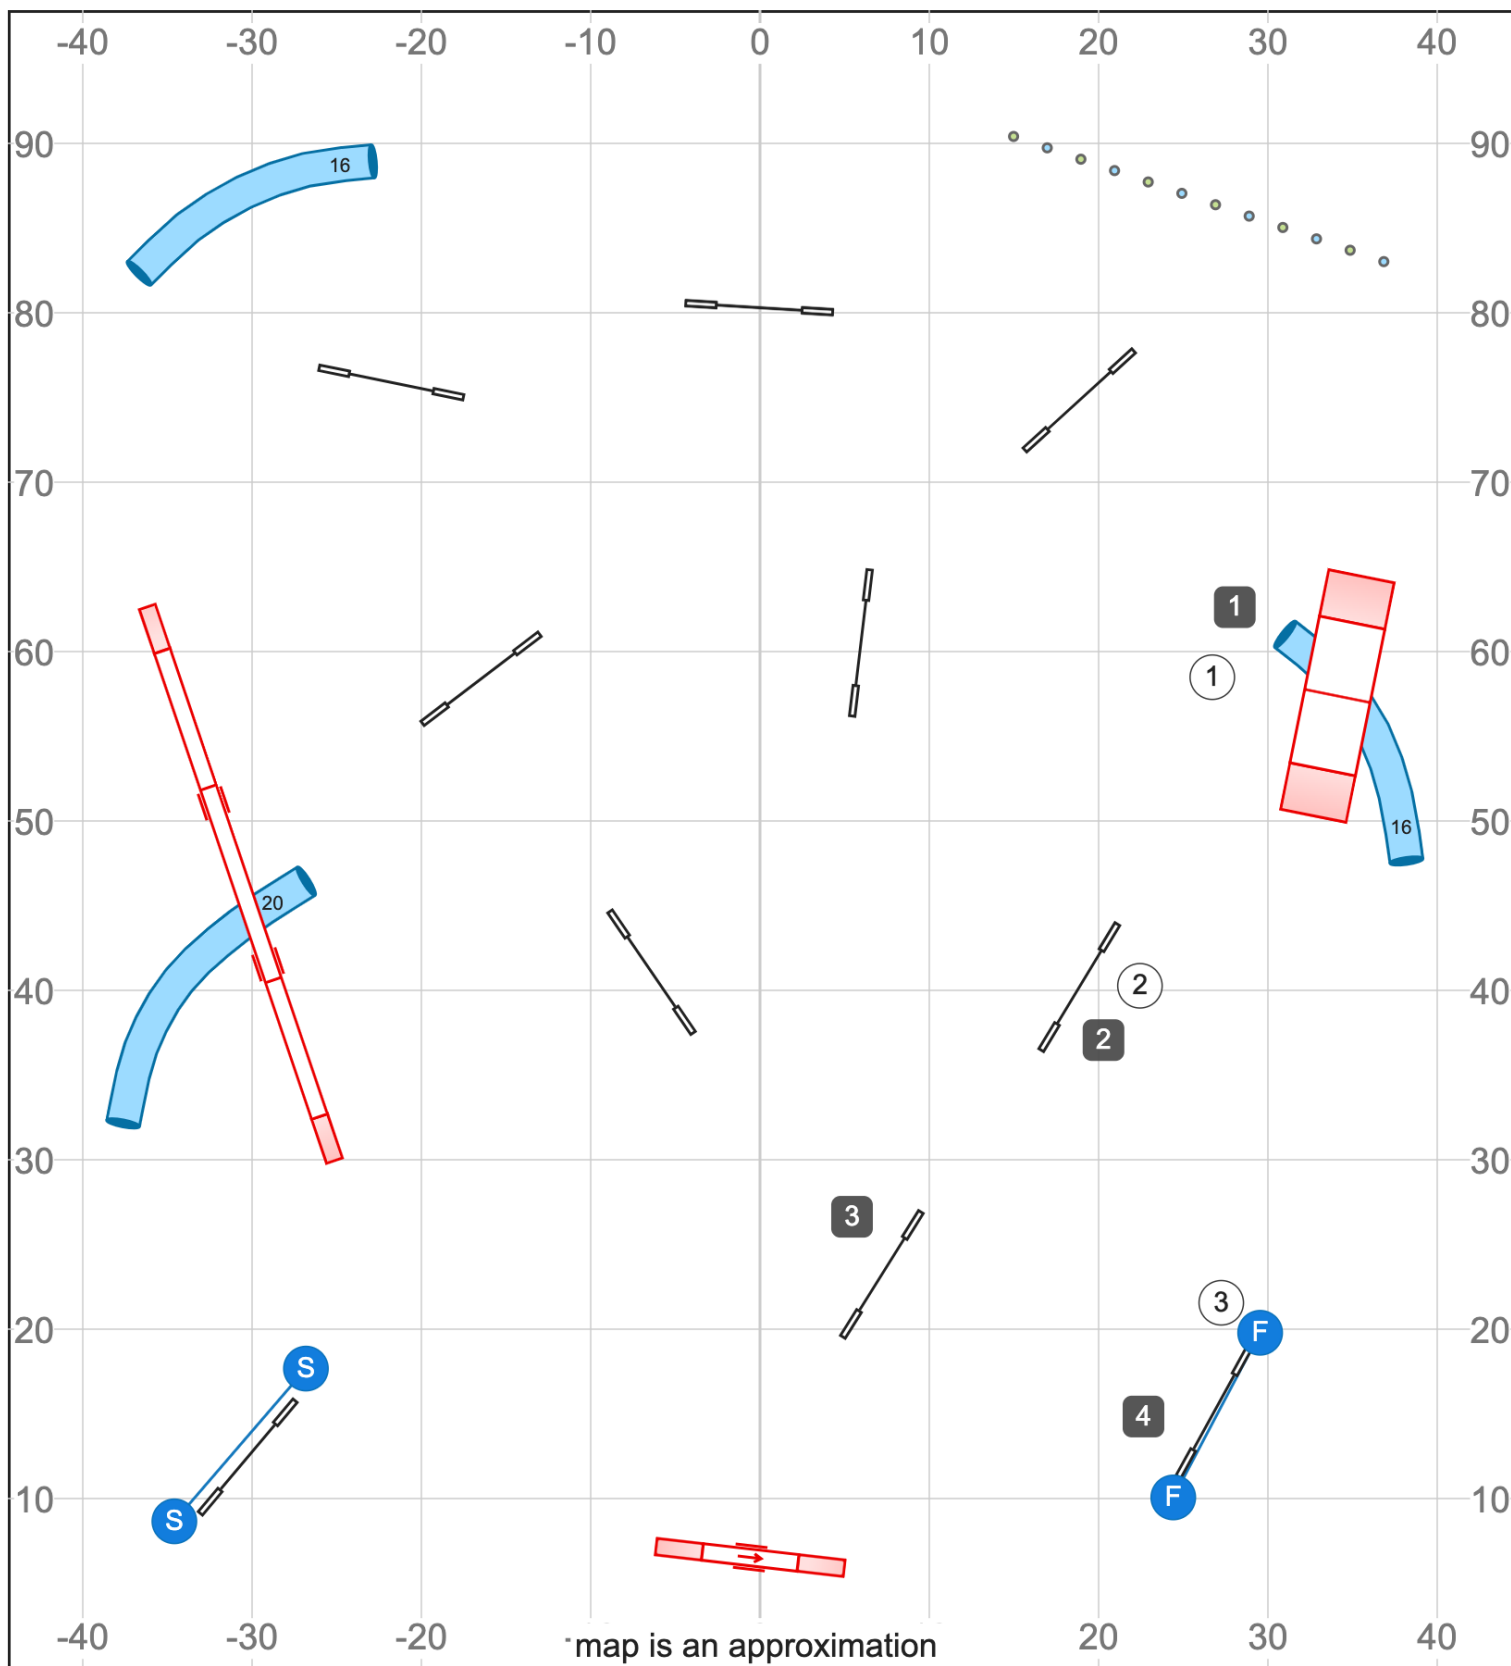

OSCD UKI B/N Gamblers Saturday, March 21, 2026 Judge: Michelle Dundas

Path length (ft): 69.4 | 85.8

www.smarteragility.com

Opening Course Time: 28 seconds

Closing Gamble Times:

All Regular Jumping Dogs: 15 seconds

All Select Dogs: 17 seconds

Gamble #1 White Circles 1-2-3: 10 points

Gamble #2 Dark Squares: 1-2-3-4: 15 points

OSCD UKI B/N Agility Saturday, March 21, 2026 Judge: Michelle Dundas

Path length (ft): 540.4

OSCD UKI B/N Jumping Saturday, March 21, 2026 Judge: Michelle Dundas

Path length (ft): 455.7

OSCD UKI B/N Speedstakes Rd.1 Saturday, March 21, 2026 Judge: Michelle Dundas

Path length (ft): 431.3

www.smarteragility.com

OSCD UKI B/N Speedstakes Rd.2 Saturday, March 21, 2026 Judge: Michelle Dundas

Path length (ft): 434.7

www.smarteragility.com